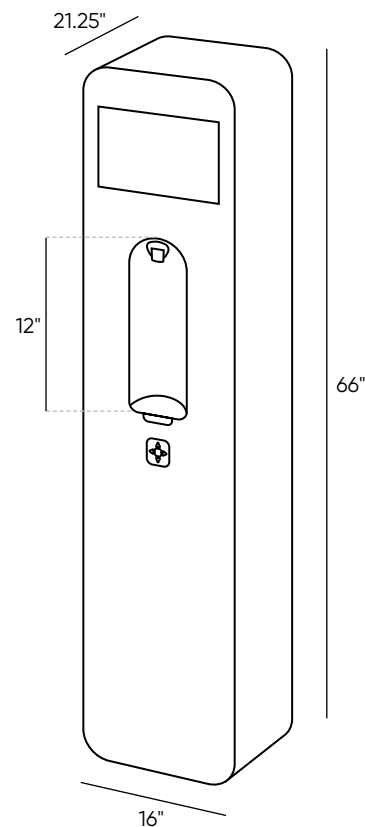

Specifications

Dimensions	66" h x 16" w x 21.25" d
Weight	300 lbs.
Dispensing Height	12"
Water Options	Sparkling and cold still with and without added flavor and enhancements
Cooling Capacity	Unlimited
Hot Tank Capacity	0.79 gallon/3 liters
Rated Voltages/Frequency	115v/60Hz
Power Consumption	12 amps max
Model	Bevi 2.0